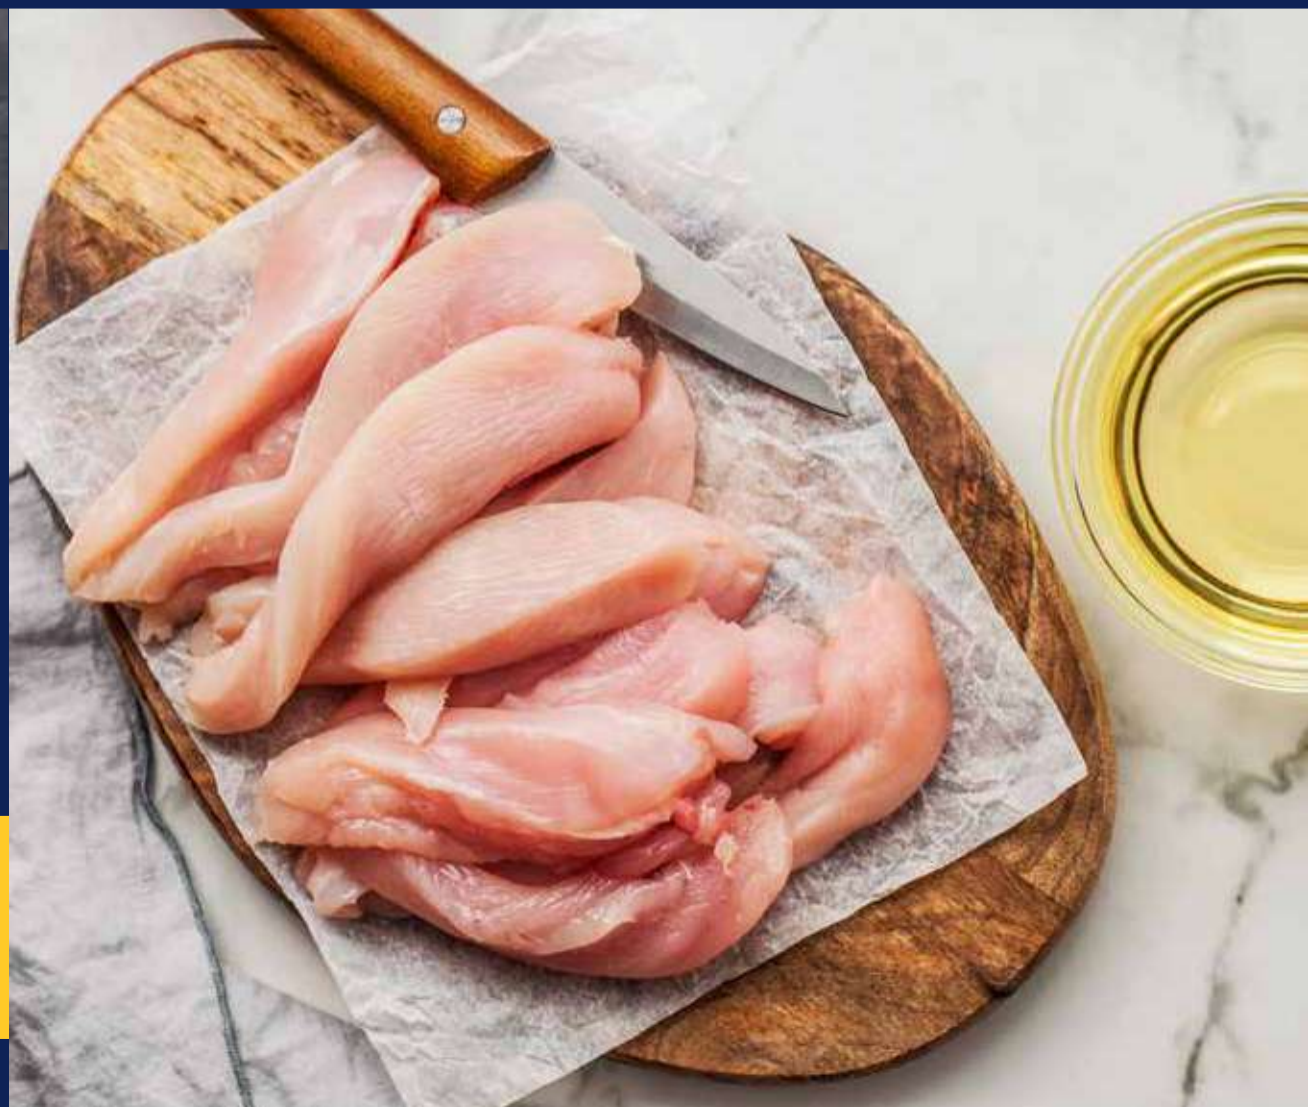

PACKING

Chilled : 4X2.5 Kg
Frozen : 5X2 Kg