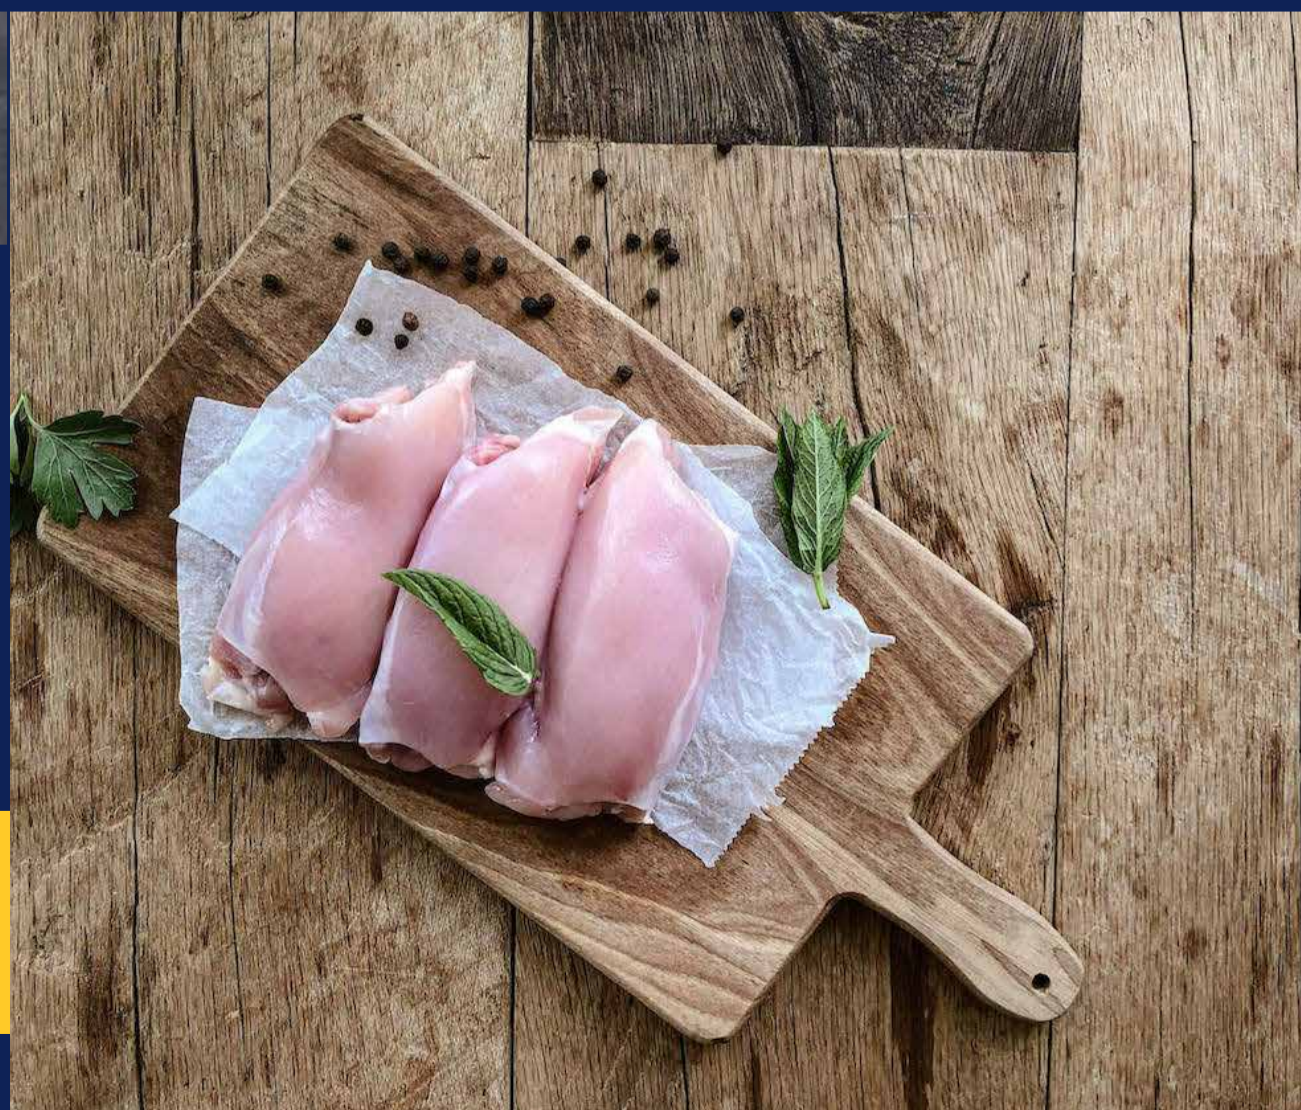

PACKING

Chilled : 4X2.5 Kg
Frozen : 5X2 Kg